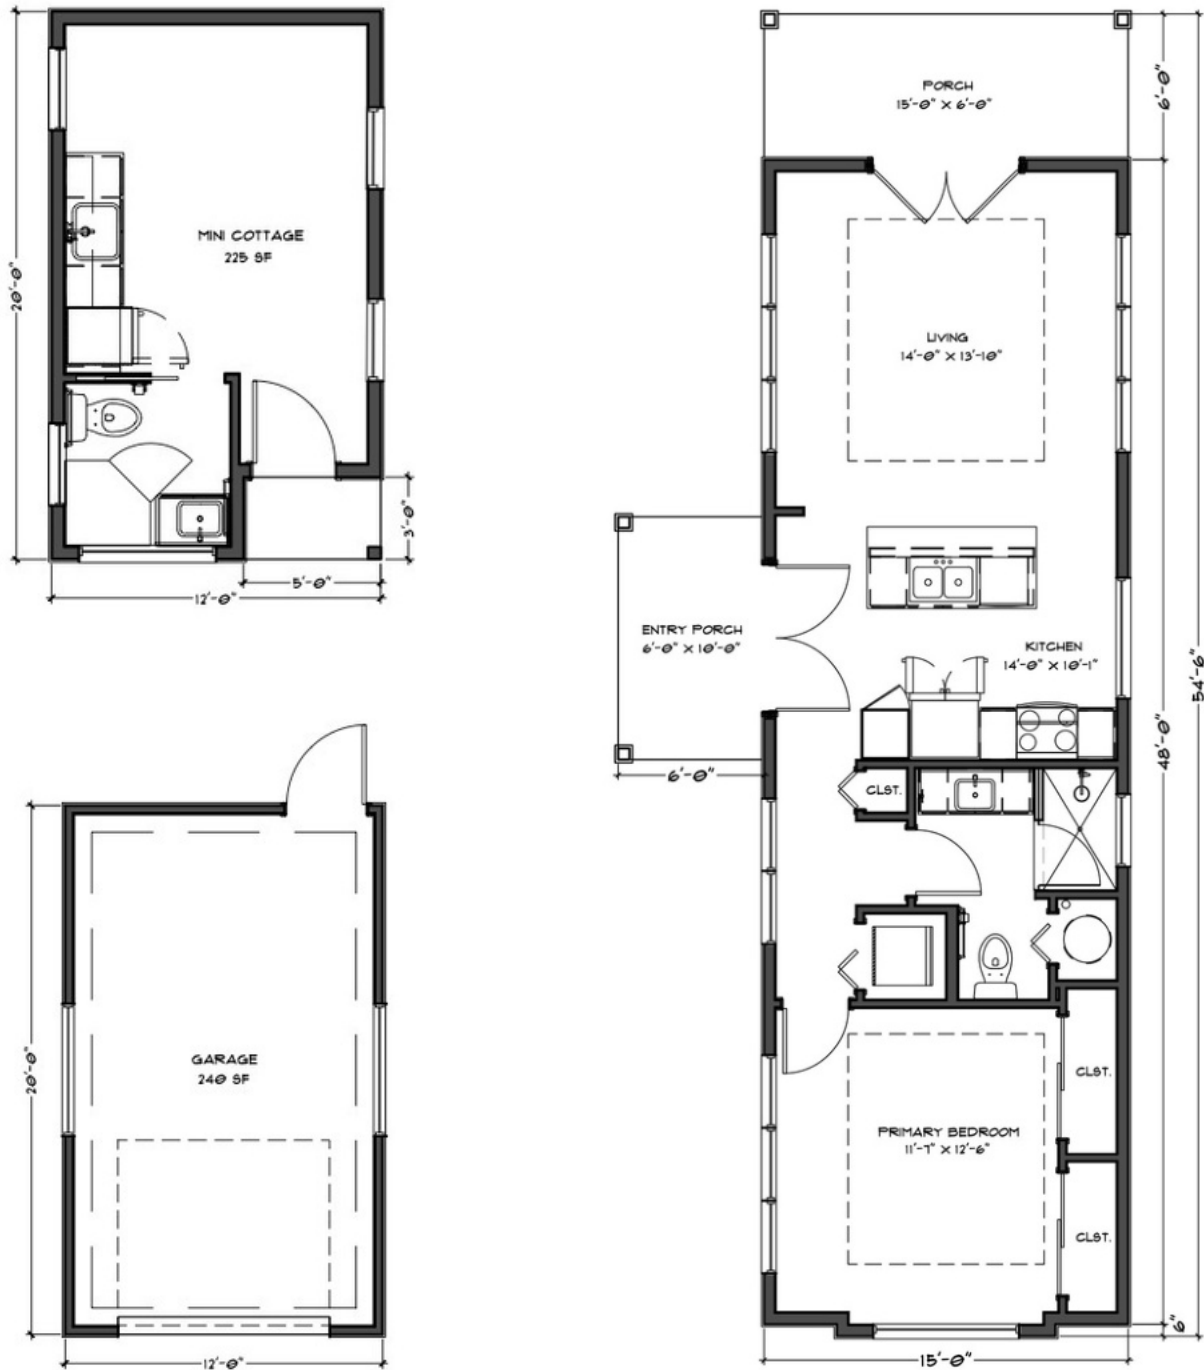

MADEIRA

COURTYARD

Simple Life 
Live large. Carry less.

394
Sq. Ft.

 1

 1

 **LAKESHORE**
Oxford, Florida

Home Features

The Madeira courtyard features a main cottage neighbored by a mini cottage and detached single-car garage.

- Large kitchen island
- Spacious primary bedroom
- Side porch overlooking courtyard
- French door entry
- Kitchenette + full bathroom in mini cottage

Visit www.simple-life.com
for current pricing.

 Lakeshore@simple-life.com

 (352) 604-4180

MADEIRA

COURTYARD

Simple Life

Live large. Carry less.

Artist renderings and floorplan graphics are for illustration purposes only based upon current home plan concepts and may reflect differences from the final built product. Floorplans do not reflect intended lot layout. See Sales Agent for details.