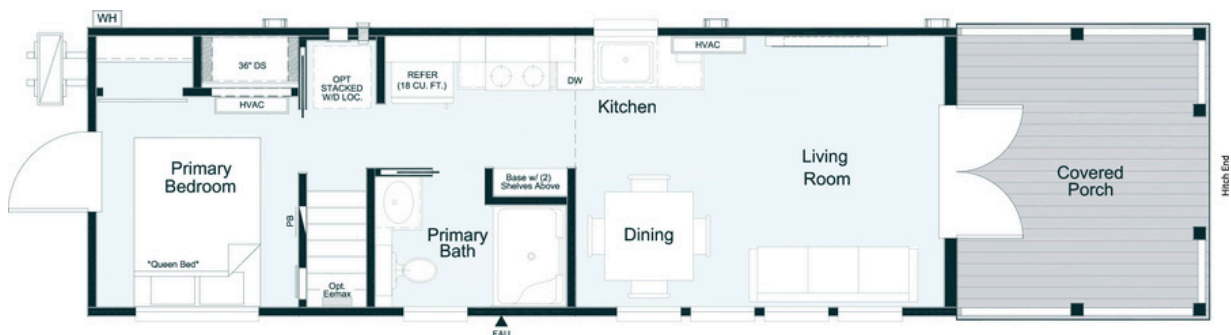

The Coldwater model by Clayton® is a 399 square feet bright and airy cottage naturally illuminated with windows from front to back, allowing you to greet the day and enjoy plenty of natural lighting all year round.

- Spacious Living Room
- Quartz Countertops
- Loft Included
- Covered Porch
- Walk-In Shower

Visit www.simple-life.com for current pricing.

Standard Layout

Loft

Optional Layout

Live Large. Carry Less.

Simple Life goes beyond providing a place to live. We foster a vibrant community where every day brings something new. Our full-time management team curates a monthly calendar of events and activities that cater to the interests and passions of our residents. From outdoor adventures to cultural excursions, life at The Hamlet is an ongoing celebration.