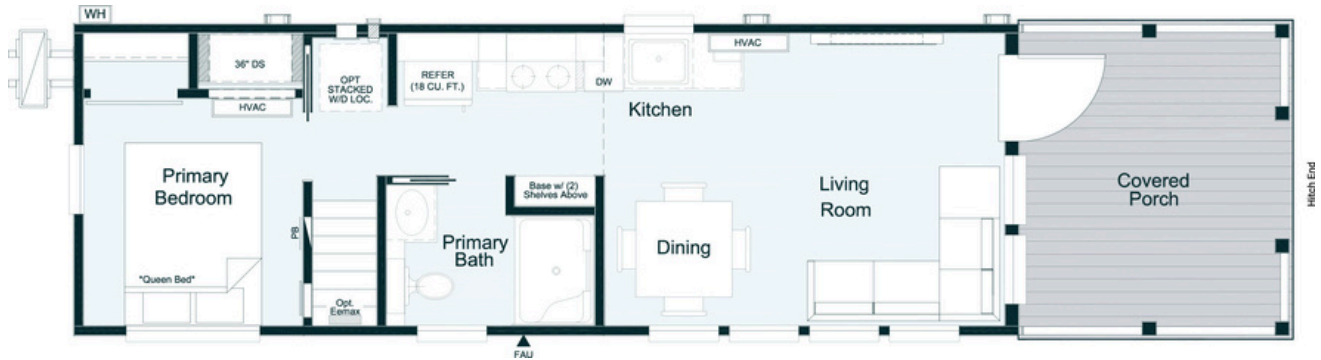

Coldwater

Simple Life

Live large. Carry less.

399
Sq. Ft.

1

1

Home Features

THE HAMLET
Flat Rock, North Carolina

The Coldwater model by Clayton® is a 399 square feet bright and airy cottage naturally illuminated with windows from front to back, allowing you to greet the day and enjoy plenty of natural lighting all year round.

- Spacious Living Room
- Quartz Countertops
- Loft Included
- Covered Porch
- Walk-In Shower

Visit www.simple-life.com for current pricing.

Standard Layout

Loft

Optional Layout

Live Large. Carry Less.

Simple Life goes beyond providing a place to live. We foster a vibrant community where every day brings something new. Our full-time management team curates a monthly calendar of events and activities that cater to the interests and passions of our residents. From outdoor adventures to cultural excursions, life at The Hamlet is an ongoing celebration.