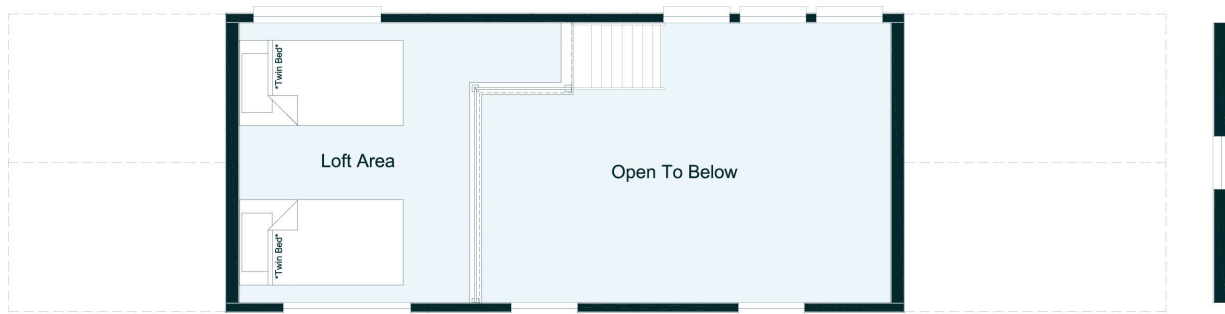

Standard Layout

Loft

Optional Layout

A Community That Cares

Simple Life goes beyond providing a place to live. We foster a vibrant community where every day brings something new. Our full-time management team curates a monthly calendar of events and activities that cater to the interests and passions of our residents. From outdoor adventures to cultural excursions, life at The Hamlet is an ongoing celebration.