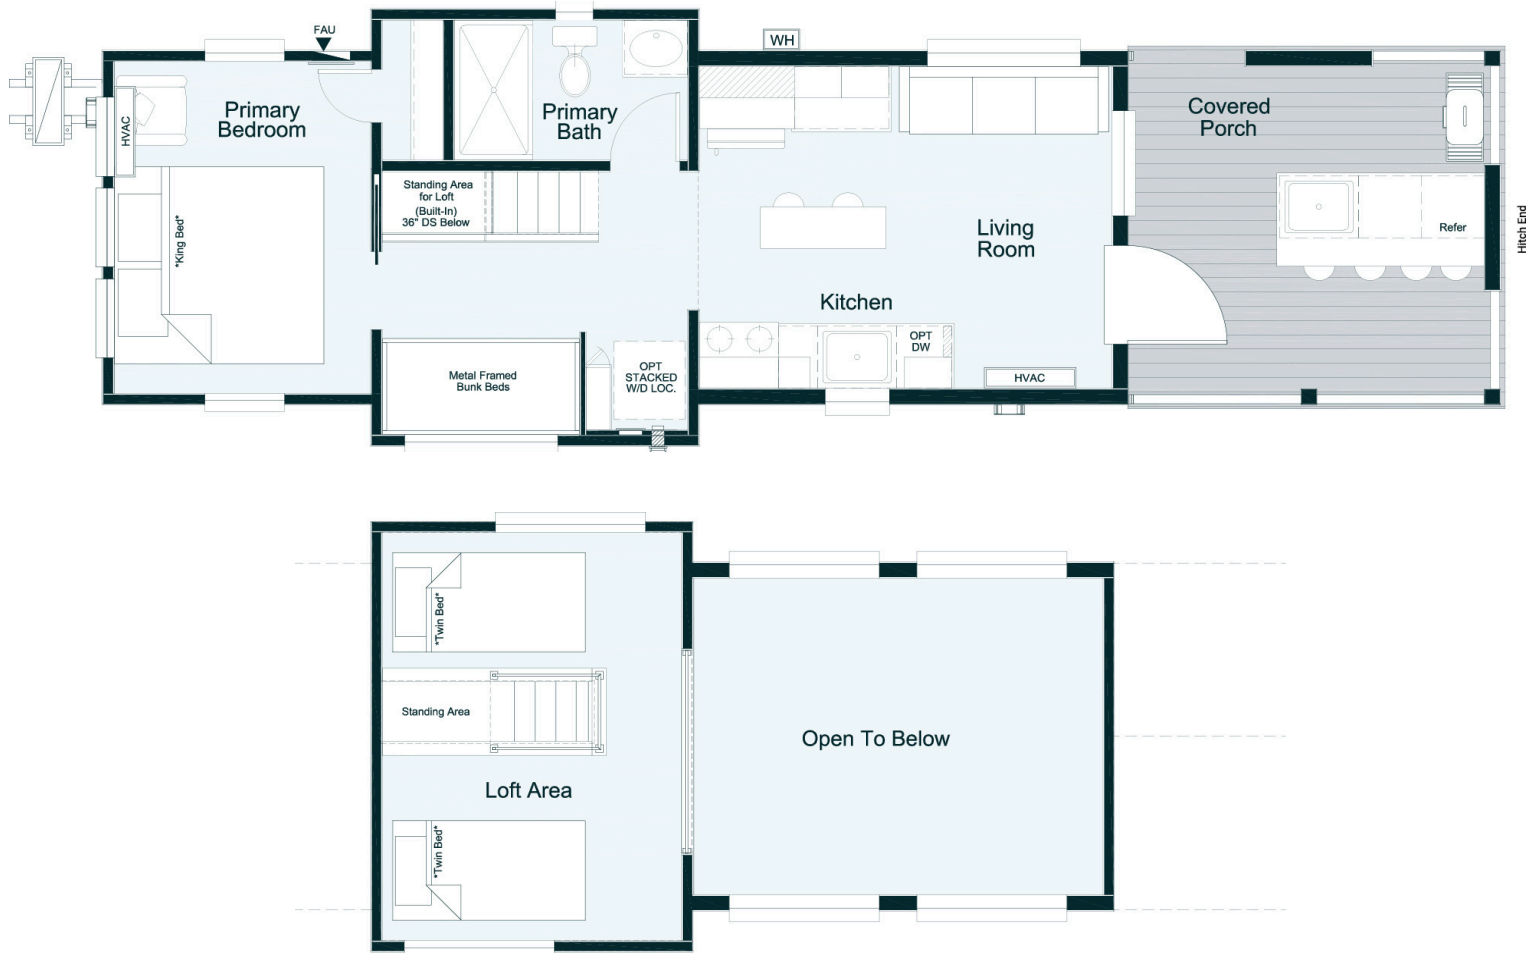

Live Large. Carry Less.

A Community That Cares

Simple Life goes beyond providing a place to live. We foster a vibrant community where every day brings something new. Our full-time management team curates a monthly calendar of events and activities that cater to the interests and passions of our residents. From outdoor adventures to cultural excursions, life at The Hamlet is an ongoing celebration.