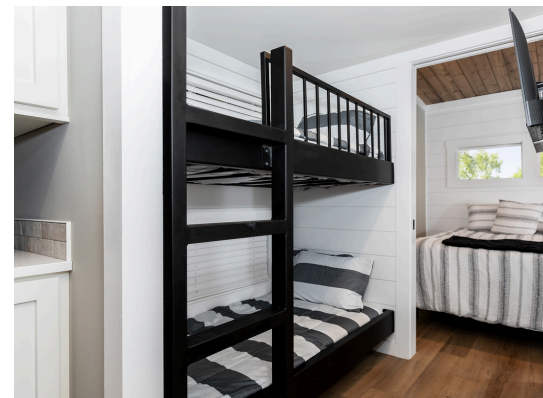

Tannehill

Simple Life

Live large. Carry less.

399
Sq. Ft.

1

1

Home Features

 **THE HAMLET**
Flat Rock, North Carolina

Manufactured by Clayton®, the Tannehill is all about bringing outdoor adventure in and the indoor amenities out.

- Large covered front porch
- Six Windows in the bedroom
- Outdoor kitchen with a sink, bar, and plenty of countertop space.
- Optional Loft