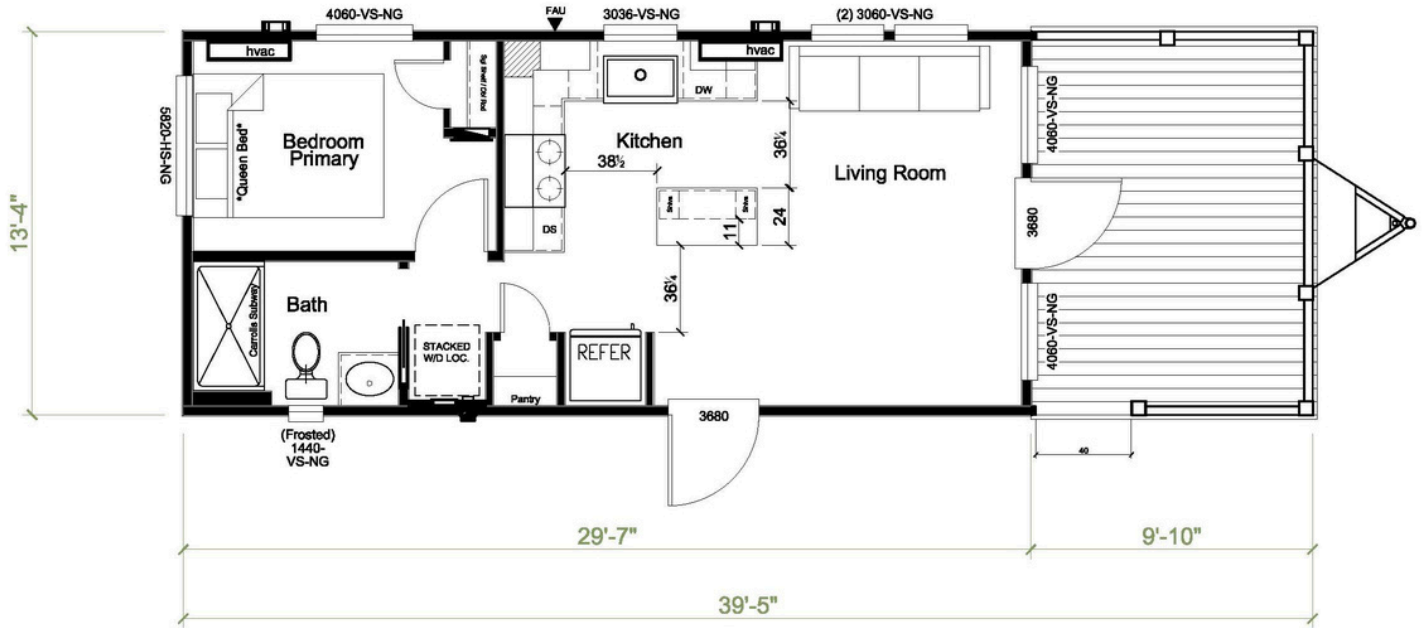

A Community That Cares

Simple Life goes beyond providing a place to live. We foster a vibrant community where every day brings something new. Our full-time management team curates a monthly calendar of events and activities that cater to the interests and passions of our residents. From outdoor adventures to cultural excursions, life at The Hamlet is an ongoing celebration.