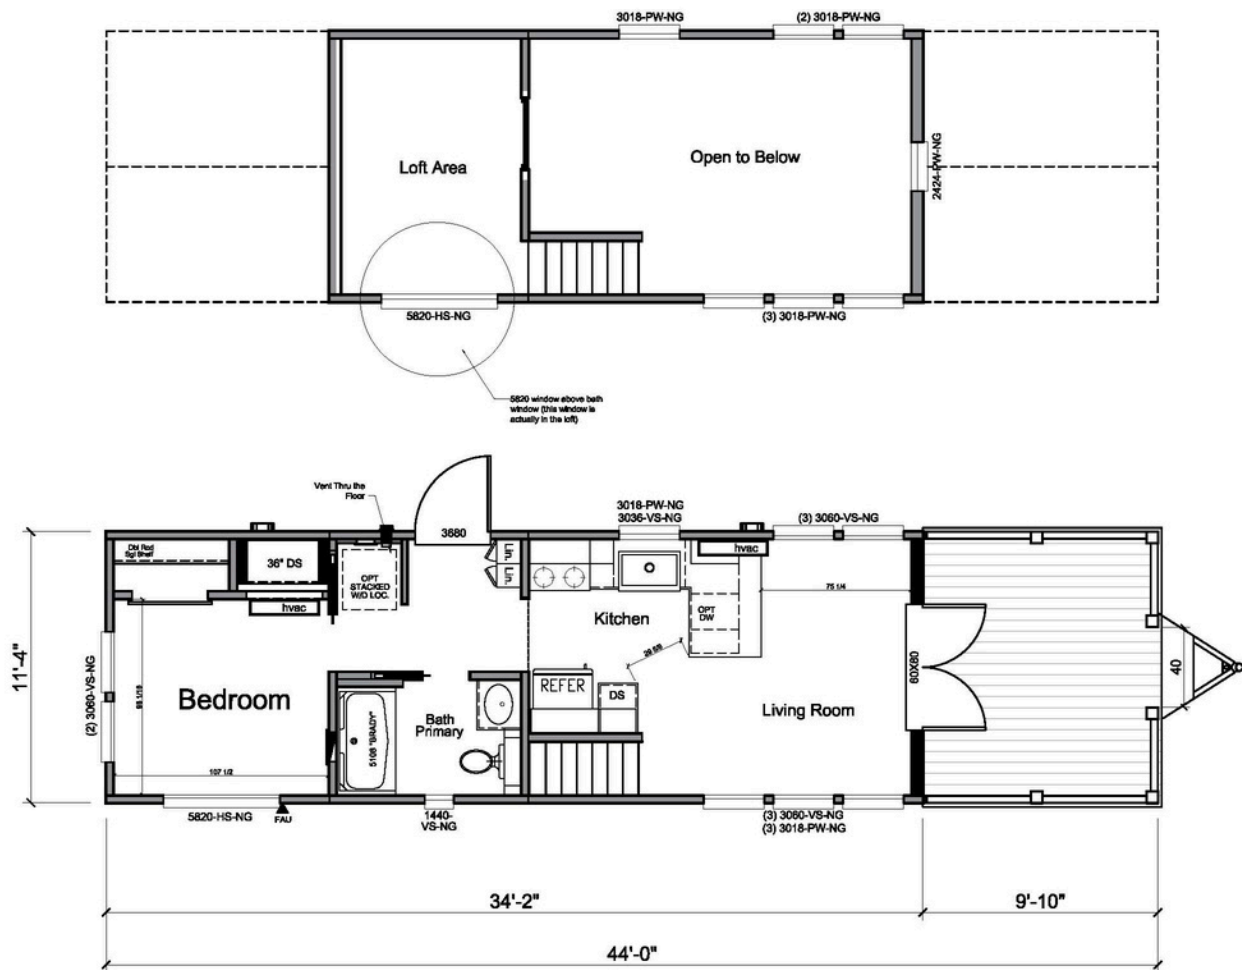

A Community That Cares

Simple Life goes beyond providing a place to live. We foster a vibrant community where every day brings something new. Our full-time management team curates a monthly calendar of events and activities that cater to the interests and passions of our residents. From outdoor adventures to cultural excursions, life at The Hamlet is an ongoing celebration.