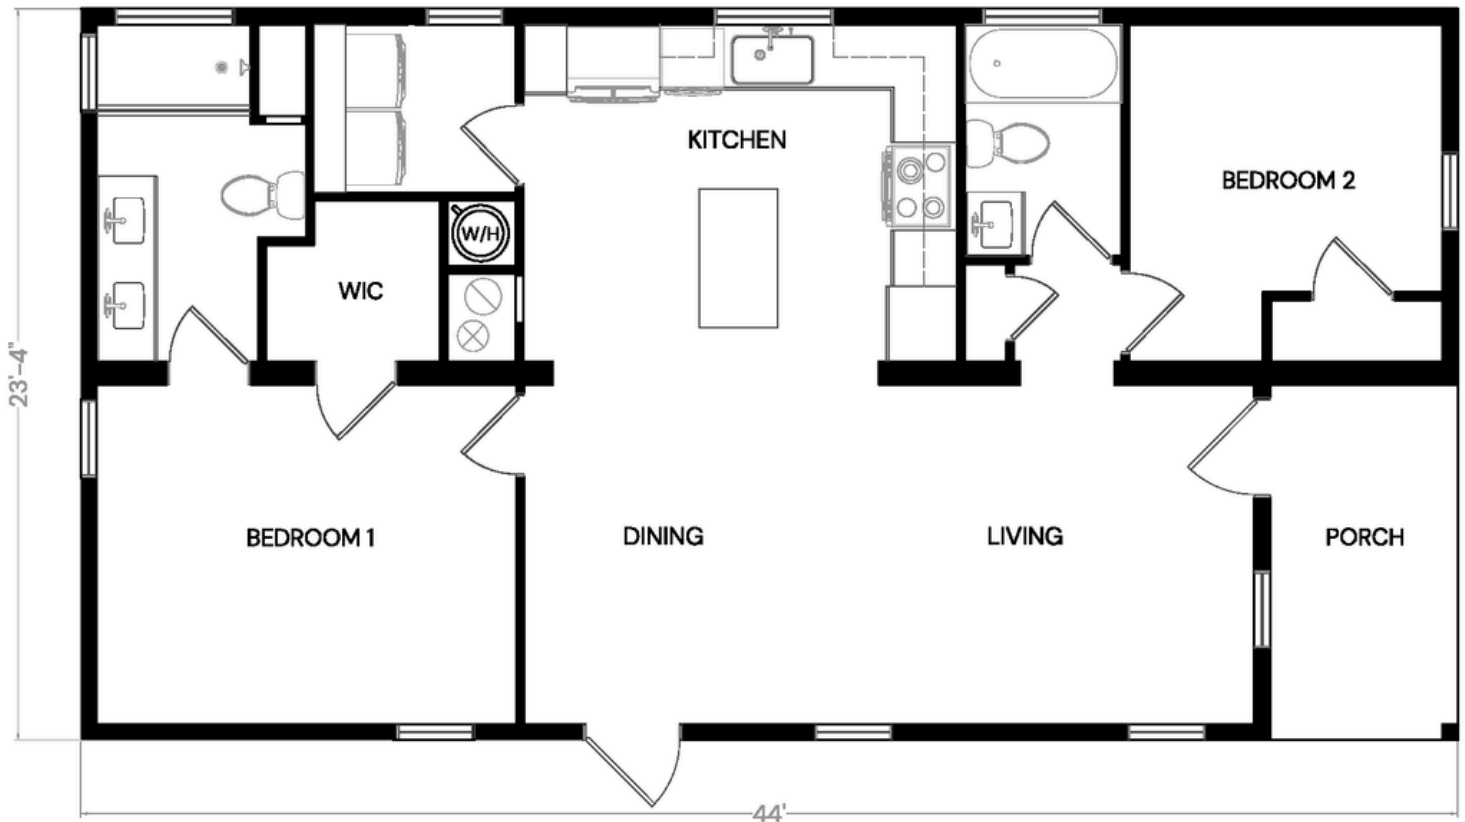

Artist renderings and floorplan graphics are for illustration purposes only based upon current home plan concepts and may reflect differences from the final built product. See Sales Agent for details.

Palm Harbor & Simple Life

Welcome to Lakeshore by Simple Life, where we proudly partner with Palm Harbor Homes to help you realize your dream home. For nearly 50 years, Palm Harbor has been a trusted name in quality, value, and peace of mind, offering beautiful and affordable manufactured homes designed to provide lasting satisfaction. This new floorplan, available in our Lakeshore community, showcases innovative design and superior construction, ensuring your expectations are not just met but exceeded.