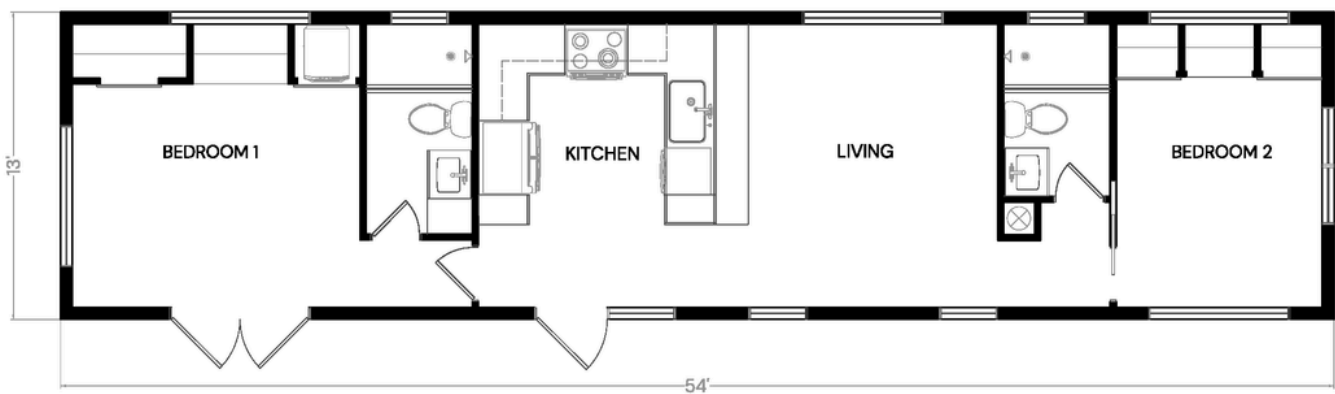

Artist renderings and floorplan graphics are for illustration purposes only based upon current home plan concepts and may reflect differences from the final built product. See Sales Agent for details.

Chariot Eagle & Simple Life

Chariot Eagle has been a leading name in the manufactured home industry since 1984. Known for their stellar reputation and commitment to quality, they are one of North America's top manufacturers. Simple Life is proud to enhance Lakeshore's offering by partnering with an organization with years of experience and innovative solutions. With Simple Life, you can look forward to beautifully customized homes that truly embody the unique lifestyle of the Lakeshore community, enhancing your living experience with convenience, affordability, and a touch of luxury.