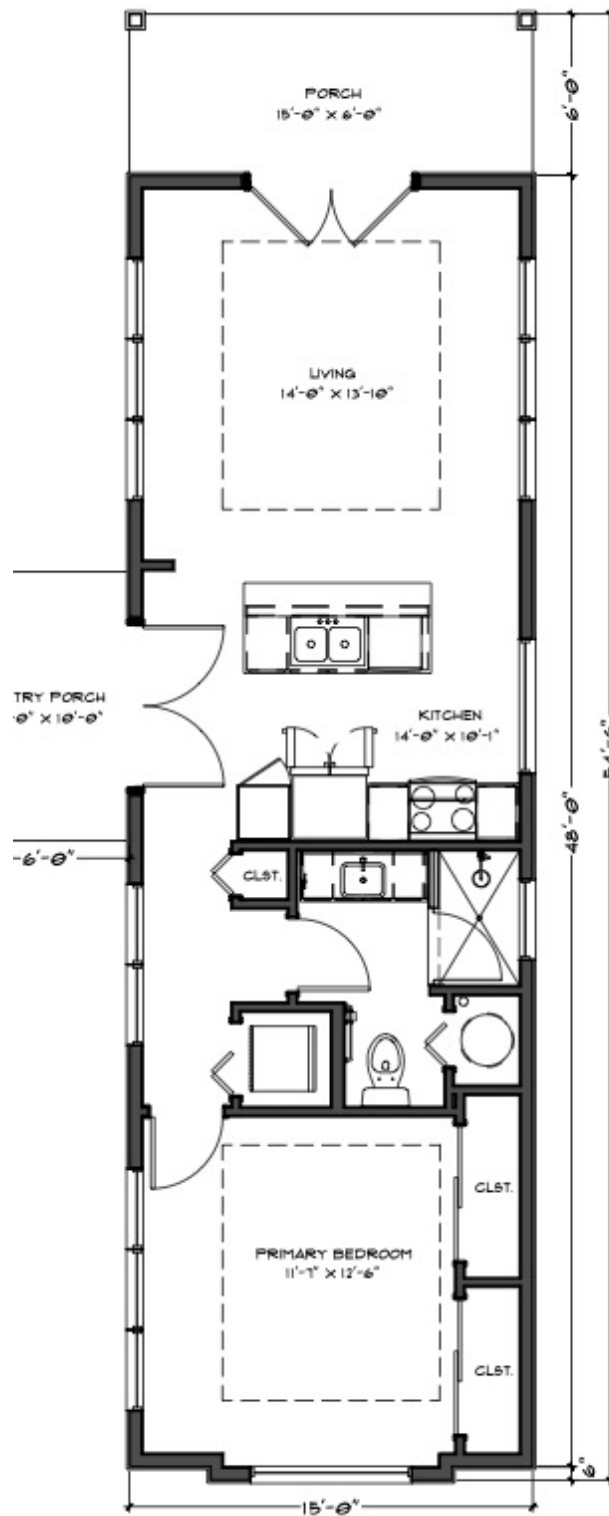

- Open concept main living area
- Spacious porch off living room for entertaining
- Double sink vanity in bathroom
- Side entry option available off kitchen
- Large primary bedroom with double closets

Artist renderings and floorplan graphics are for illustration purposes only based upon current home plan concepts and may reflect differences from the final built product. See Sales Agent for details.

MADEIRA

725
SQ. FT.

1

1

2

Visit
www.simple-life.com
for our most current prices

Artist renderings and floorplan graphics are for illustration purposes only based upon current home plan concepts and may reflect differences from the final built product. See Sales Agent for details.