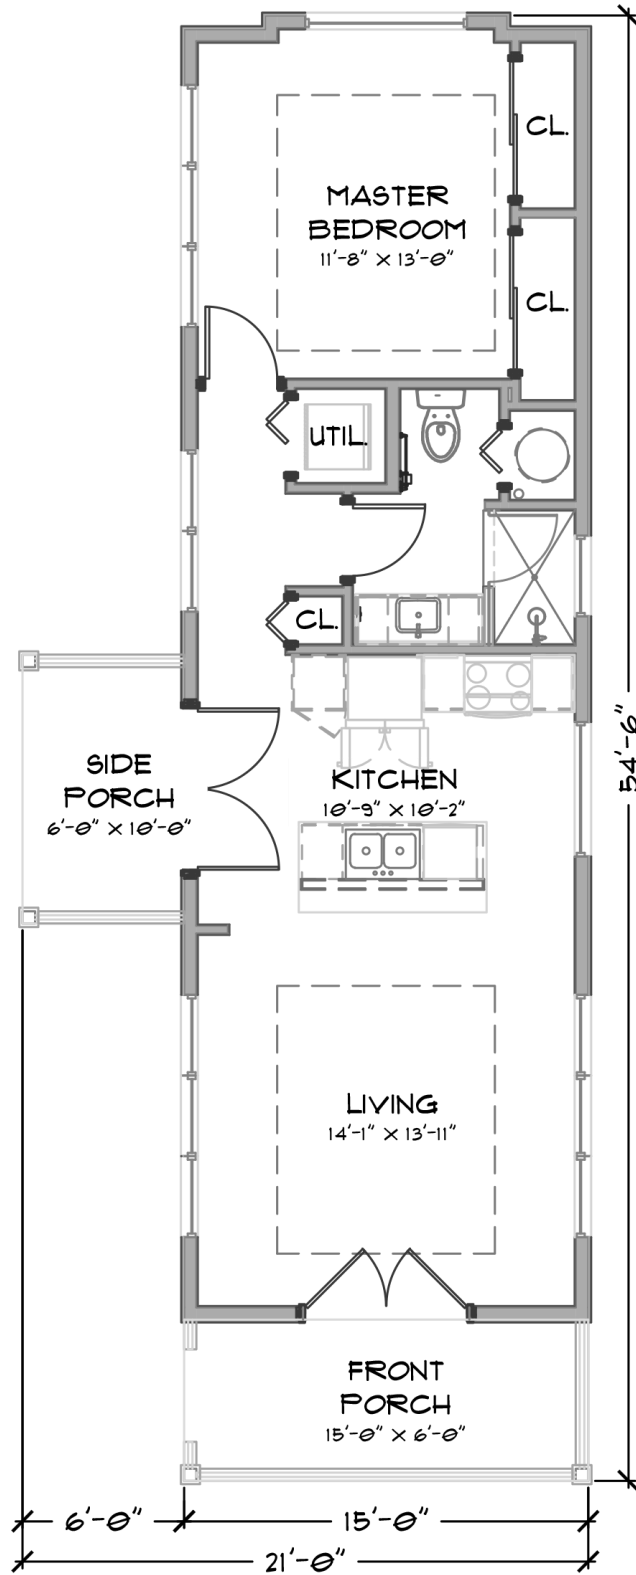

MADEIRA

725
SQ. FT.

1

1

2

Visit
www.simple-life.com
for our most current prices

Home Features

- Open concept main living area
- Spacious porch off living room for entertaining
- Double sink vanity in bathroom
- Side entry option available off kitchen
- Large master bedroom with double closets

Artist renderings and floorplan graphics are for illustration purposes only based upon current home plan concepts and may reflect differences from the final built product. See Sales Agent for details.

MADEIRA

725
SQ. FT.

1

1

2

Visit
www.simple-life.com
for our most current prices

Artist renderings and floorplan graphics are for illustration purposes only based upon current home plan concepts and may reflect differences from the final built product. See Sales Agent for details.